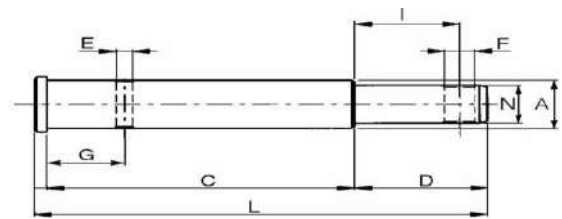

Šifra IST	Šifra	Naziv artikla	A	N	L	C	D	EAN
176007	A01612	SORNIK ZA POTEZ.22-28 183mm	28,0	22,0	183,0	122,0	56,0	0000000502221