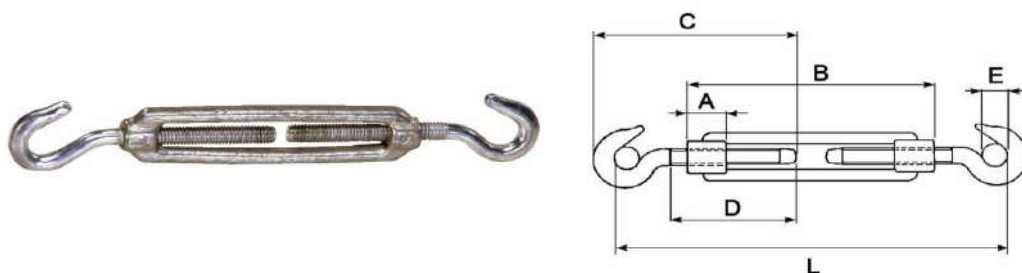

NAPENJALCI ŽICE

Šifra IST	Šifra	Naziv artikla	B	C	D	L min	L max	EAN
170899	A01046	NAPENJALEC ŽICE 06	88,0	76,0	50,0	145,0	209,0	8023453010466
175958	A01047	NAPENJALEC ŽICE 08	110,0	89,0	52,0	162,0	245,0	8023453010473
175959	A01048	NAPENJALEC ŽICE 10	130,0	103,0	62,0	204,0	284,0	8023453010480
170900	A01062	NAPENJALEC ŽICE 12	140,0	121,0	65,0	236,0	327,0	8023453010626
175960	A01063	NAPENJALEC ŽICE 16	190,0	172,0	105,0	315,0	436,0	8023453010633
176004	A01064	NAPENJALEC ŽICE 20	220,0	185,0	110,0	345,0	482,0	8023453010640