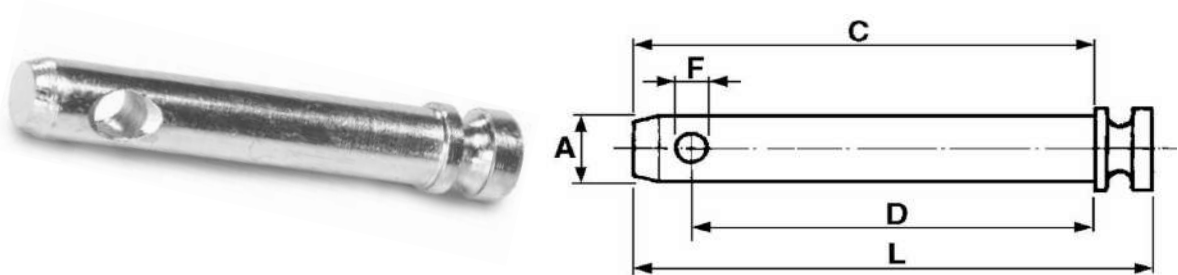

Šifra IST	Šifra	Naziv artikla	A	D	C	F	L	EAN
171064	A03807	SORNIK ZA POTEZNICO 25X145	25,4	95,0	120,0	12,0	135,0	8023453038071
171060	A09072	SORNIK ZA POTEZNICO 19-138MM	19,0	103,0	120,0	12,0	138,0	8023453090727
171062	A09073	SORNIK ZA POTEZNICO 22-221 MM	22,0	184,0	202,0	12,0	221,0	8023453090734
171063	A09074	SORNIK ZA HID.VPETJE D28 L1	28,0	130,0	145,0	12,0	165,0	8025994044962
175985	A09075	SORNIK ZA POTEZNICO 31X145	31,0	125,0	145,0	12,0	165,0	8023453090758