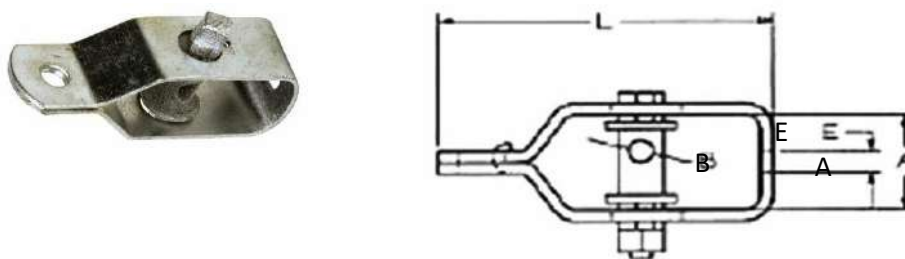

Šifra IST	Šifra	Naziv artikla	A	B	E	L	EAN
175961	A02015	NATEZALEC ŽICE 100X28	26,0	6,0	5,5	92,0	8023453020151
175962	A02016	NATEZALEC ŽICE 115X28	26,0	6,0	5,5	104,0	8023453020168