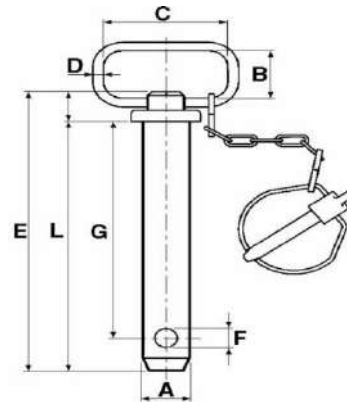

SORNIKI

Šifra IST	Šifra	Naziv artikla	A	G	L	E	F	EAN
171066	A00001	SORNIK ZA PRIKLOP PRIKOLICE 19/110	19,0	110,0	125,0	145,0	8,0	8023453000016
171067	A00002	SORNIK ZA PRIKLOP PRIKOLICE 19/165	19,0	165,0	185,0	205,0	8,0	8023453000023
171065	A00003	SORNIK ZA PRIKLOP PRIKOLICE 22/165	22,0	165,0	185,0	205,0	10,0	8023453000030
171068	A00009	SORNIK ZA PRIKLOP PRIKOLICE 28/165	28,0	165,0	185,0	205,0	10,0	8023453000092