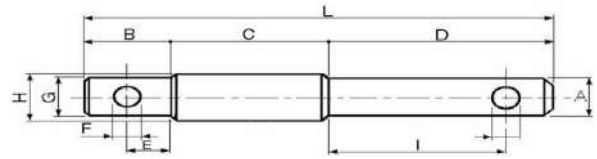

Šifra IST	Šifra	Naziv artikla	A	H	G	L	B	EAN
171056	A01611	SORNIK ZA POTEZ.19-25-19 210mm	19,0	25,0	19,0	210,0	40,0	8023453016116
171057	A01620	SORNIK ZA POTEZ.22-28-22 210MM	22,0	28,0	22,0	210,0	40,0	8023453016208