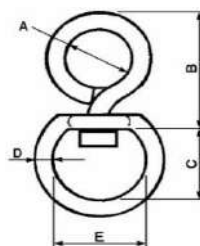

VRTINCI OKROGLI - RAVNI

Šifra IST	Šifra	Naziv artikla	A	B	C	D	E	EAN
175976	A08914	VRTINEC OKROGLI 6mm	24,0	38,0	30,0	6,0	34,0	8023453089141
175977	A08915	VRTINEC OKROGLI 7mm	25,0	42,0	32,0	7,0	36,0	8023453089158
175978	A08916	VRTINEC OKROGLI 8mm	33,0	52,0	40,0	9,0	44,0	8023453089165